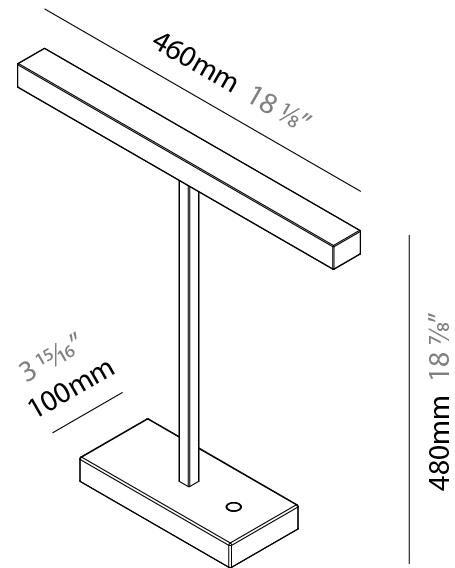

PROJECT	
TYPE	
SPECIFIER	
QUANTITY	
DATE	

ELLE PORTABLE

D204002-

base number Finish
Options

1. To build a product code in our configurator select the specify button on the base model # product page
2. To build a manual product code on this datasheet choose from the options listed below in blue font and add the suffix to the base model #

GENERAL

Series: Elle
Brand: Zaneen
Division: Design
Mounting Type: Portable
Mounting Location: Table
Subcategory: Task

PHYSICAL

Shape: Square
Length (mm): 460
Length (in): 18 ⁷/₈
Width (mm): 100
Width (in): 3 ¹⁵/₁₆
Height (mm): 480
Height (in): 18 ⁷/₈
Light Distribution: Direct
Diffuser: Acrylic Bi-Satin
Fixture Finish: MBK / MWH / MCB
Fixture Material: Aluminum

ELECTRICAL

Lamp Type: LED
Input Wattage (W): 6
Dimming: Touch Dimming
Driver Included: Yes
Driver Location: Inline Transformer Plug
Driver Class: Class 2
Input Voltage (V): 120 - 277
Output Voltage (V): 24

LED

Color Temperature (°K): 3000
CRI: >90 CRI
Lamp Life (hrs): 50000

OPTICAL

RATINGS AND CERTIFICATIONS

Certified By: Certified for North American Standards
IP rating: IP20