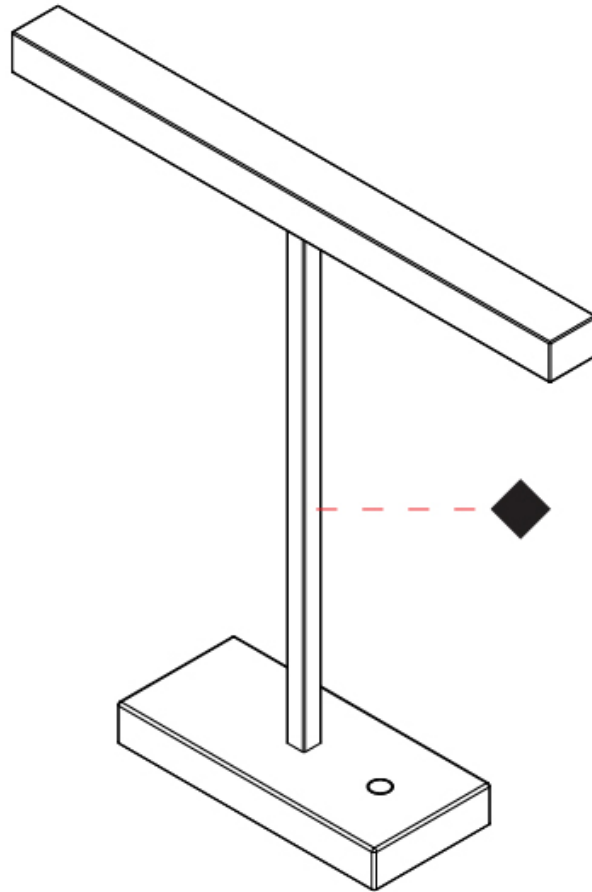

D204002-

PROJECT

TYPE

SPECIFIER

QUANTITY

DATE

D